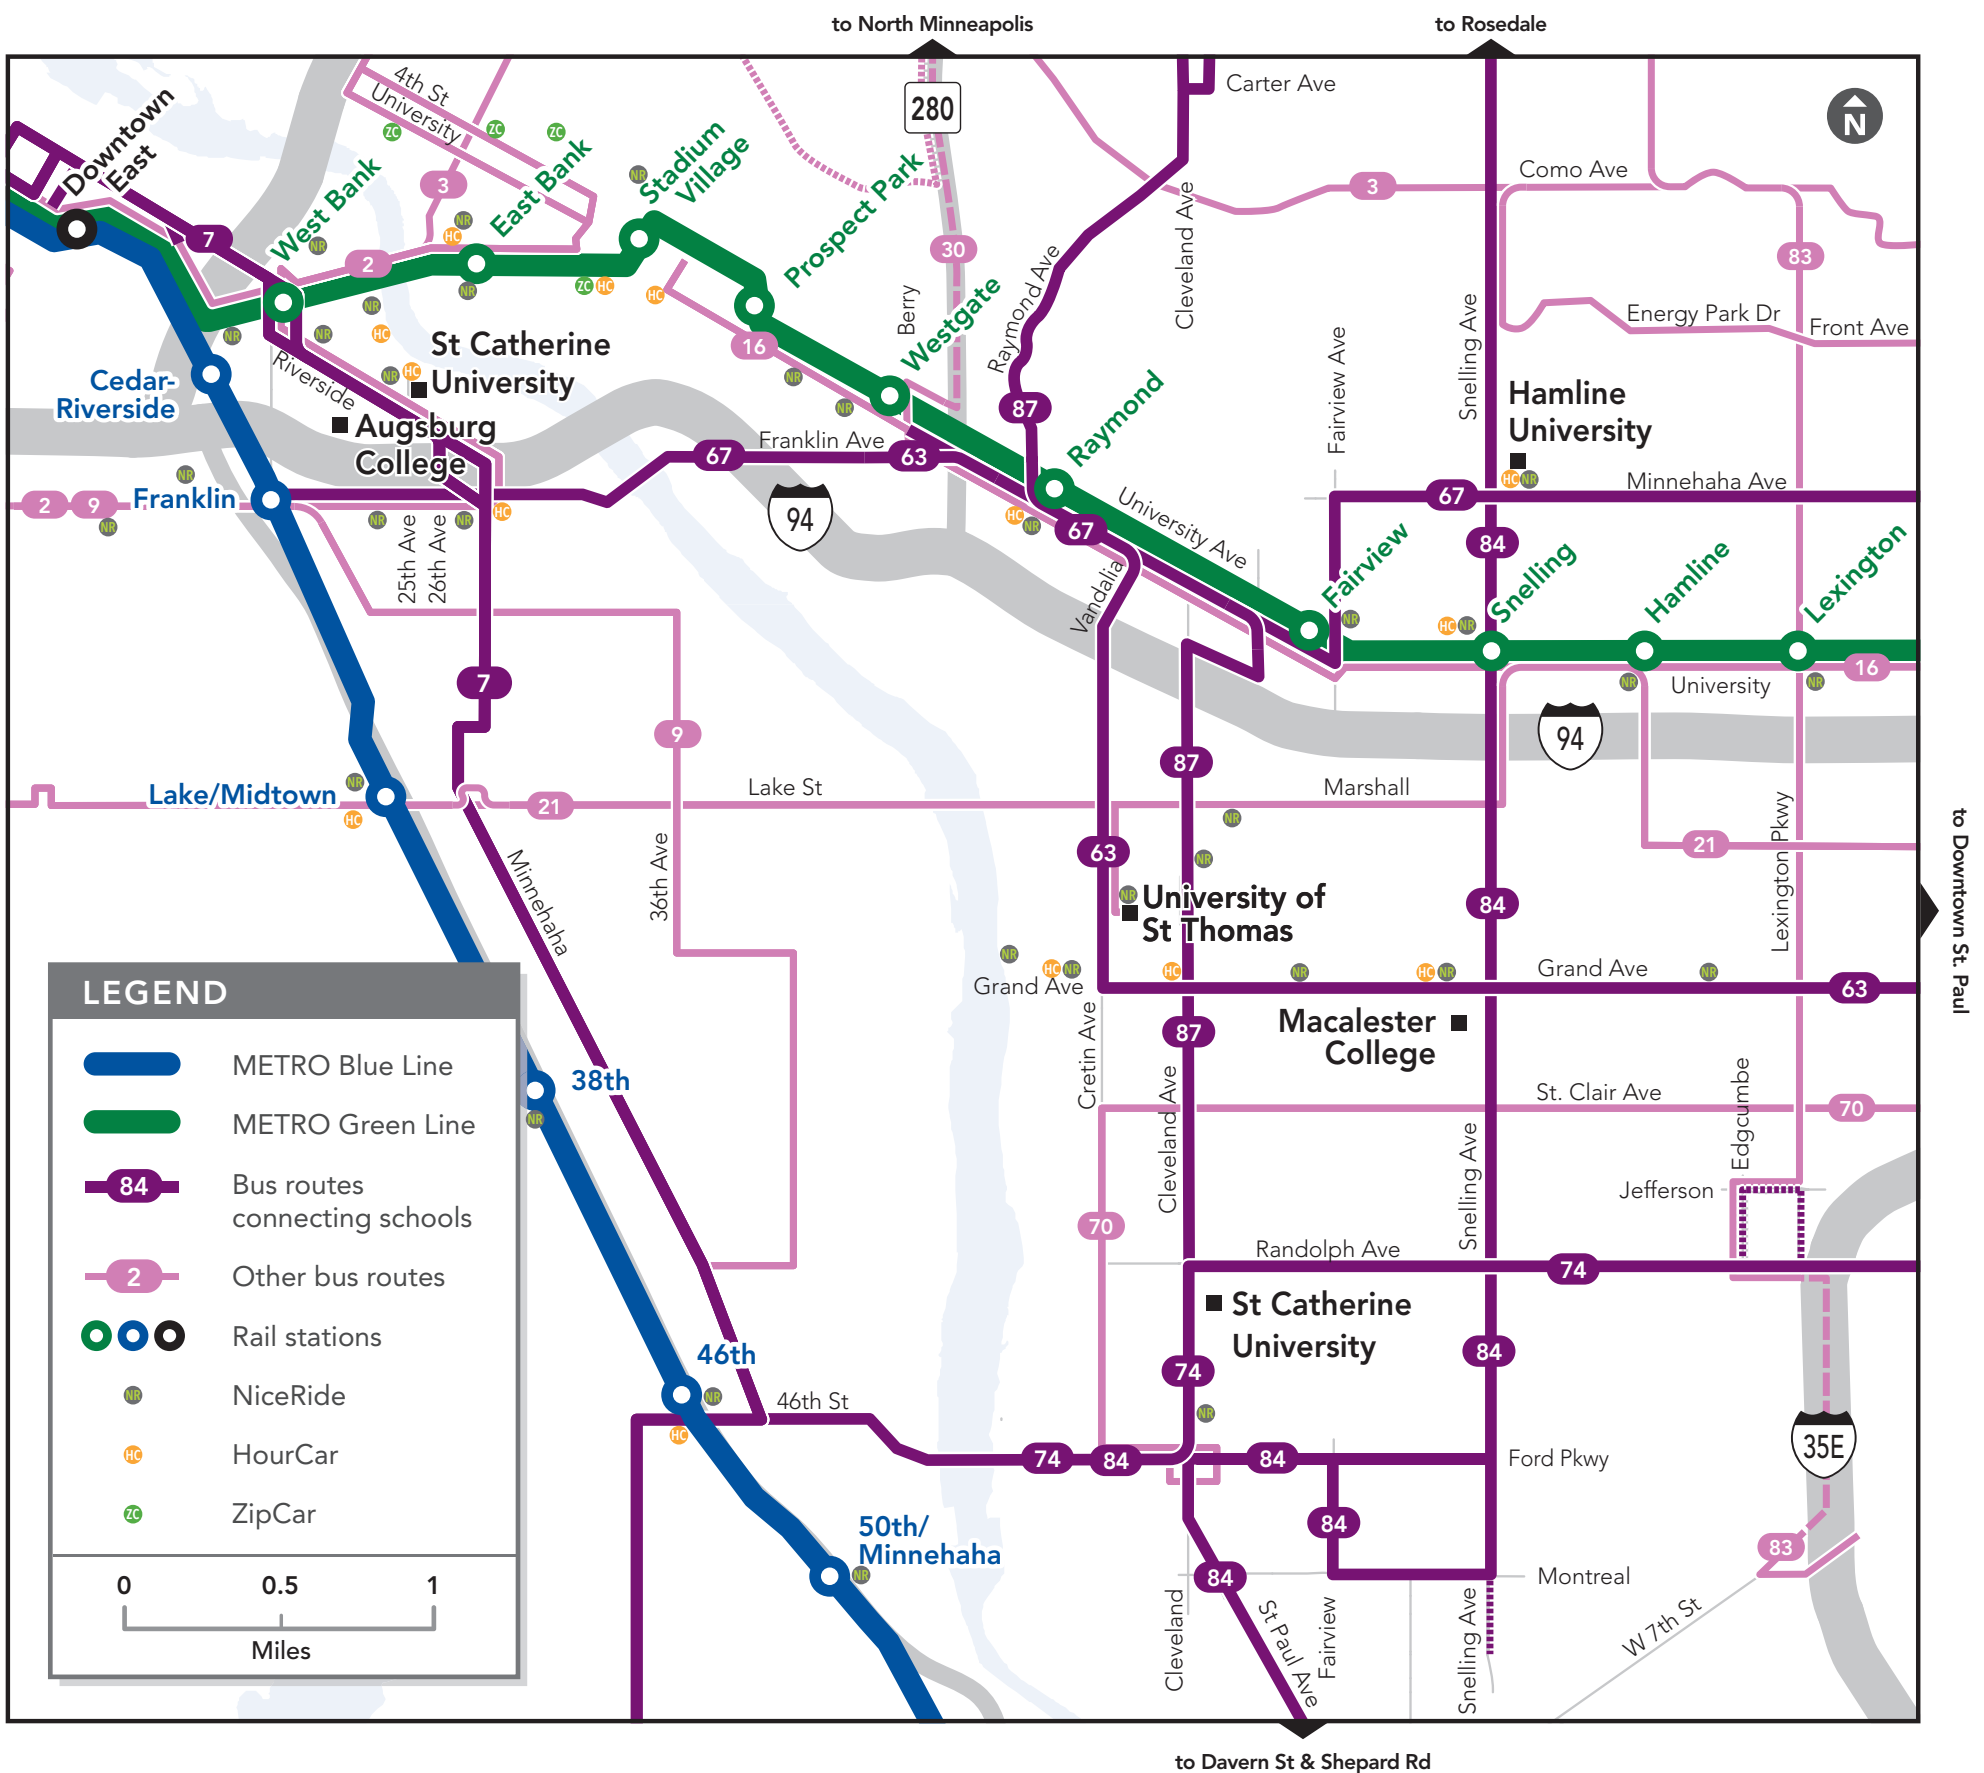

Why drive? Get to class – and elsewhere – with Metro Transit, NiceRide, HourCar and ZipCar

Plan your trip or use NexTrip for real-time departure information at metrotransit.org.

Colleges/Universities	Direct Transit Routes
Hamline – Macalester	84
Hamline – Augsburg	67
Hamline – St. Thomas (St. Paul)	84, 63
Hamline – St. Catherine (St. Paul)	84, 74
Hamline – St. Catherine (Mpls.)	67
Augsburg – Macalester	67 to 63 or 7 to 84
Augsburg - St. Thomas (St. Paul)	67 to 63 or 7 to 21D
Augsburg – St. Catherine (St. Paul)	67 to 87 or 7 to 74
St. Thomas (St. Paul) – St. Catherine (St. Paul)	87
St. Thomas (St. Paul) – Macalester	63
Macalester – St. Catherine (St. Paul)	84 to 74

Relax! You've got a Guaranteed Ride Home

Anyone who rides the bus or train at least three times a week is eligible for our free program that gets you home if you have an emergency or have to stay at school unexpectedly. You can be reimbursed for taxis or rides on buses or trains up to four times per year or \$100 in value, for eligible trips.

Sign up today at metrotransit.org/GRH.